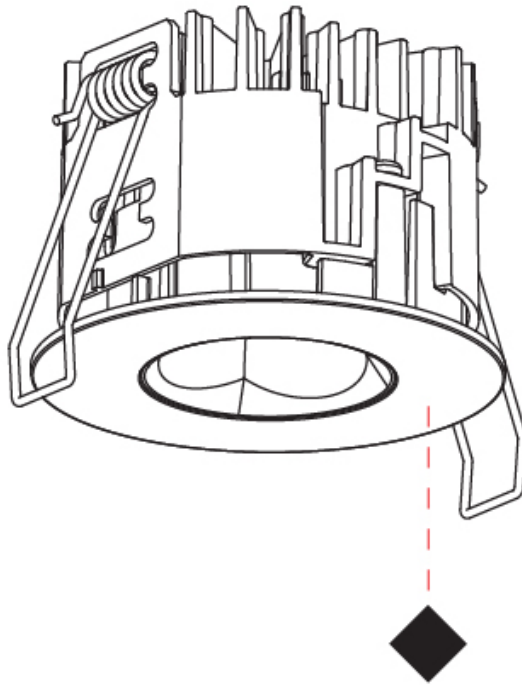

OIKO PRO ROUND FIXED RECESSED

A35868-

PROJECT

TYPE

SPECIFIER

QUANTITY

DATE

A