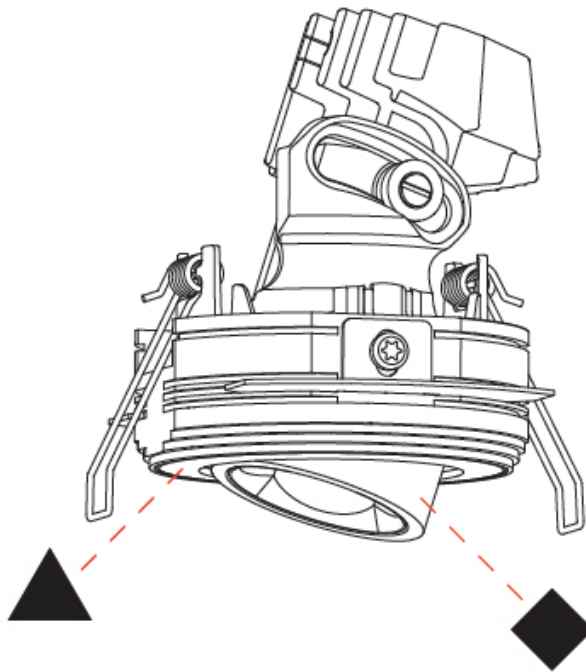

OPTICAL

Reflector: 50
 Adjustability: Rotational 350° / Tilt 25°

RATINGS AND CERTIFICATIONS

Certified By: Certified for North American Standards
 IP rating: IP20

OIKO PRO ROUND ADJUSTABLE TRIMLESS

A35817-

PROJECT	_____
TYPE	_____
SPECIFIER	_____
QUANTITY	_____
DATE	_____