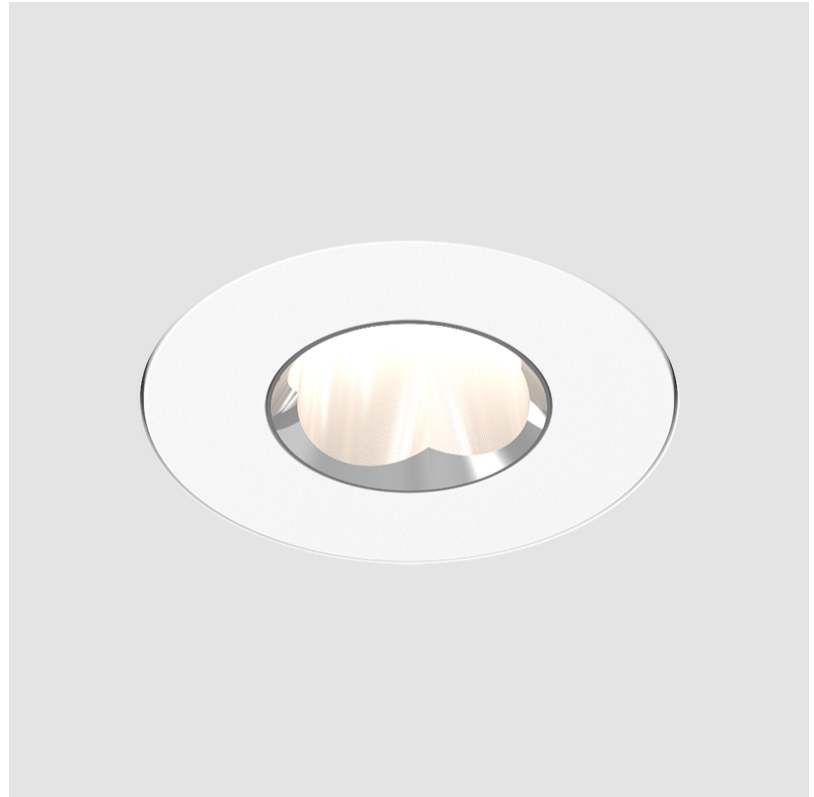

PHYSICAL

Shape: Round
Diameter (mm): 75
Diameter (in): 2 ¹⁵/₁₆
Height (mm): 43
Height (in): 1 ¹¹/₁₆
Ceiling Thickness (mm): 10 / 12.5 / 15 / 25
Ceiling Thickness (in): 3/8 or 1/2 or 9/16 or 1
Min. Recessing Depth (mm): 50
Min. Recessing Depth (in): 1 ¹⁵/₁₆
Light Distribution: Direct
Diffuser: Lens Pack - Spread Lens / Linear Spread Lens / Honeycomb Louver
Fixture Finish: SSR / BKV / CWI / CRY / HAB / UFT / ITA / RUA / FTG / MYG / LOD / PUS / FRO / FUP / KIA / POP / BLS / SPG / MEY / GOH / GUM / CHC / COM / ABZ / JAG / OBR / MOS / ROR
Fixture Material: Aluminum Die Cast
Cut-out Measurements: 86mm / 2 11/16" Diameter

ELECTRICAL

Lamp Type: LED (Zhaga Standard)
Input Wattage (W): 15
Total Output Wattage (W): 13.6
Dimming: Tri-Mode (Non-Dimming and Phase Dimming (120Vac only) and 0-10V Dimming)
Driver Included: No
Driver Location: Recessed Housing
Driver Type: Constant Current - Universal
Driver Class: Class 2
Input Voltage (V): 120 - 277
Constant Current (MA): 350

LED

Color Temperature (°K): 2700 / 3000 / 3500 / 4000
Max. Delivered Lumen (lm): 1464 / 1556 / 1630 / 1645
Nominal Lumen (lm): 1566 / 1665 / 1743 / 1759
CRI: >90 CRI
Lamp Life (hrs): 50000

OPTICAL

Reflector°: 60
Adjustability: Fixed

RATINGS AND CERTIFICATIONS

Certified By: Certified for North American Standards
IP rating: IP20