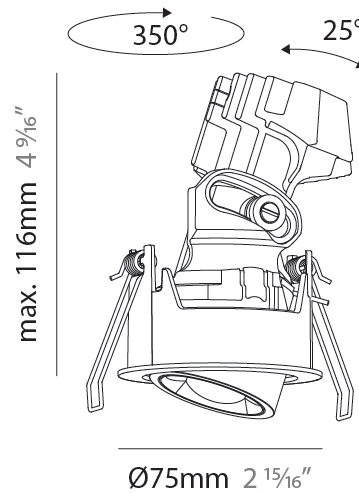

GENERAL

Series: Oiko Pro Round
Subseries: Oiko Pro Round Adjustable
Brand: Prolicht
Division: Architectural
Mounting Type: Recessed
Mounting Location: Ceiling
Subcategory: Downlight

PHYSICAL

Shape: Round
Diameter (mm): 75
Diameter (in): 2 15/16
Height (mm): 112
Height (in): 4 7/16
Ceiling Thickness (mm): 1 - 25
Ceiling Thickness (in): 1/16 - 1 3/16
Min. Recessing Depth (mm): 120
Min. Recessing Depth (in): 4 3/4
Light Distribution: Direct
Weight (kg): 0.276
Fixture Finish: SSR / BKV / CWI / CRY / HAB / UFT / ITA / RUA / FTG / MYG / LOD / PUS / FRO / FUP / KIA / POP / BLS / SPG / MEY / GOH / GUM / CHC / COM / ABZ / JAG / OBR / MOS / ROR
Fixture Material: Aluminum Die Cast
Cut-out Measurements: D. 86mm / 3 3/8"

ELECTRICAL

Lamp Type: LED (Zhaga Standard)
Input Wattage (W): 16
Total Output Wattage (W): 14.6
Dimming: Tri-Mode (Non-Dimming and Phase Dimming (120Vac only) and 0-10V Dimming)
Driver Included: No
Driver Location: Recessed Housing
Driver Type: Constant Current - Universal
Driver Class: Class 2
Input Voltage (V): 120 - 277
Constant Current (MA): 350

LED

Number of LEDs: 1
Color Temperature (°K): 2700 / 3000 / 3500 / 4000
Max. Delivered Lumen (lm): 1067 / 1150 / 1217 / 1220
Nominal Lumen (lm): 1393 / 1501 / 1589 / 1592
CRI: >90 CRI
Lamp Life (hrs): 50000

OPTICAL

Reflector°: 14
Adjustability: Rotational 350° / Tilt 25°

RATINGS AND CERTIFICATIONS

Certified By: Certified for North American Standards
IP rating: IP20