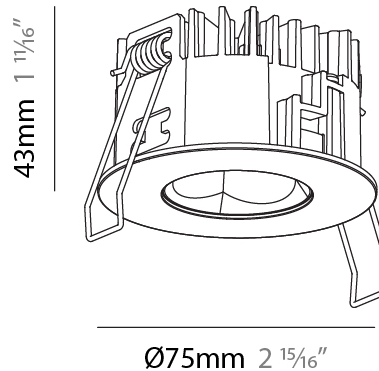

Series: Oiko Pro Round
Subseries: Oiko Pro Round Fixed
Brand: Prolicht
Division: Architectural
Mounting Type: Recessed
Mounting Location: Ceiling
Subcategory: Downlight

PHYSICAL

Shape: Round
Diameter (mm): 75
Diameter (in): 2 15/16
Height (mm): 43
Height (in): 1 11/16
Ceiling Thickness (mm): 1 - 25
Ceiling Thickness (in): 1/16 - 1 3/16
Min. Recessing Depth (mm): 50
Min. Recessing Depth (in): 1 15/16
Light Distribution: Direct
Diffuser: Lens Pack - Spread Lens / Linear Spread Lens / Honeycomb Louver
Fixture Finish: SSR / BKV / CWI / CRY / HAB / UFT / ITA / RUA / FTG / MYG / LOD / PUS / FRO / FUP / KIA / POP / BLS / SPG / MEY / GOH / GUM / CHC / COM / ABZ / JAG / OBR / MOS / ROR
Fixture Material: Aluminum Die Cast
Cut-out Measurements: 68mm / 2 11/16" Diameter

ELECTRICAL

Lamp Type: LED (Zhaga Standard)
Input Wattage (W): 15
Total Output Wattage (W): 13.6
Dimming: Tri-Mode (Non-Dimming and Phase Dimming (120Vac only) and 0-10V Dimming)
Driver Included: No
Driver Location: Recessed Housing
Driver Type: Constant Current - Universal
Driver Class: Class 2
Input Voltage (V): 120 - 277
Constant Current (MA): 350

LED

Color Temperature (°K): 2700 / 3000 / 3500 / 4000
Max. Delivered Lumen (lm): 1464 / 1556 / 1630 / 1645
Nominal Lumen (lm): 1566 / 1665 / 1743 / 1759
CRI: >90 CRI
Lamp Life (hrs): 50000

OPTICAL

Reflector°: 60
Adjustability: Fixed

RATINGS AND CERTIFICATIONS

Certified By: Certified for North American Standards
IP rating: IP20