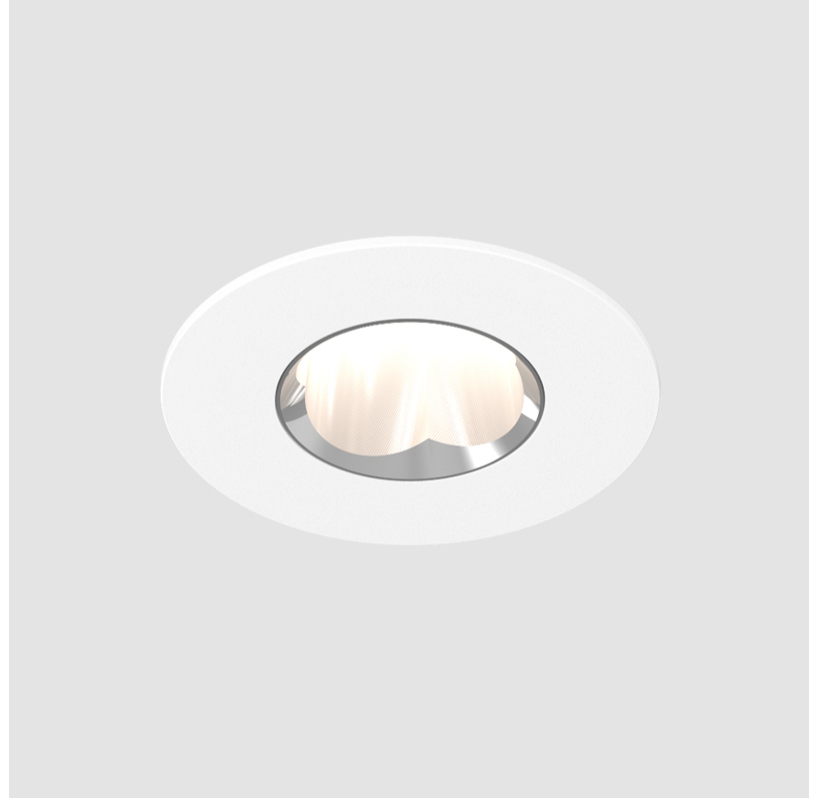

Series: Oiko Pro Round
Subseries: Oiko Pro Round Fixed
Brand: Prolicht
Division: Architectural
Mounting Type: Recessed
Mounting Location: Ceiling
Subcategory: Downlight

PHYSICAL

Shape: Round
Diameter (mm): 75
Diameter (in): 2 15/16
Height (mm): 43
Height (in): 1 11/16
Ceiling Thickness (mm): 1 - 25
Ceiling Thickness (in): 1/16 - 1 3/16
Min. Recessing Depth (mm): 50
Min. Recessing Depth (in): 1 15/16
Light Distribution: Direct
Diffuser: Lens Pack - Spread Lens / Linear Spread Lens / Honeycomb Louver
Fixture Finish: SSR / BKV / CWI / CRY / HAB / UFT / ITA / RUA / FTG / MYG / LOD / PUS / FRO / FUP / KIA / POP / BLS / SPG / MEY / GOH / GUM / CHC / COM / ABZ / JAG / OBR / MOS / ROR
Fixture Material: Aluminum Die Cast
Cut-out Measurements: 68mm / 2 11/16" Diameter

ELECTRICAL

Lamp Type: LED (Zhaga Standard)
Input Wattage (W): 15
Total Output Wattage (W): 13.6
Dimming: Tri-Mode (Non-Dimming and Phase Dimming (120Vac only) and 0-10V Dimming)
Driver Included: No
Driver Location: Recessed Housing
Driver Type: Constant Current - Universal
Driver Class: Class 2
Input Voltage (V): 120 - 277
Constant Current (MA): 350

LED

Color Temperature (°K): 2700 / 3000 / 3500 / 4000
Max. Delivered Lumen (lm): 1464 / 1556 / 1630 / 1645
Nominal Lumen (lm): 1566 / 1665 / 1743 / 1759
CRI: >90 CRI
Lamp Life (hrs): 50000

OPTICAL

Reflector°: 60
Adjustability: Fixed

RATINGS AND CERTIFICATIONS

Certified By: Certified for North American Standards
IP rating: IP20